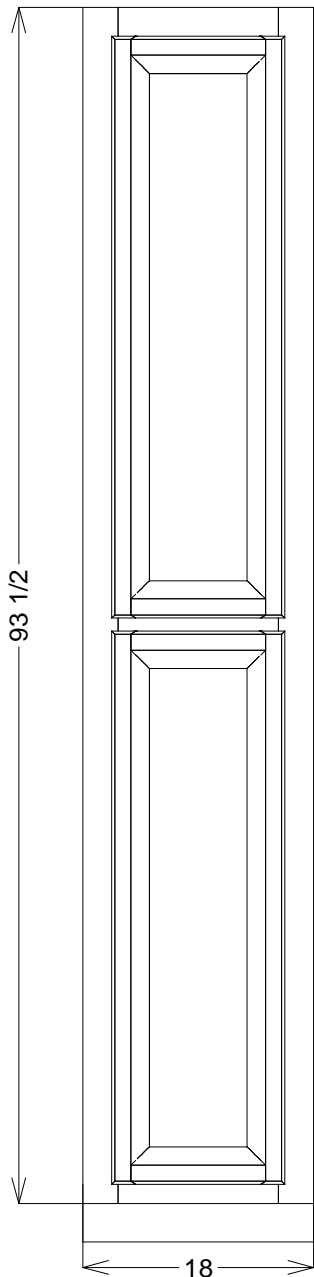

WCC2436

WCC2742

WCC2442

Base Cabinets

- | | |
|--------|--------|
| BC9 | BC30 |
| BC12 | BC33 |
| BC15 | BC36 * |
| BC18 * | BC39 |
| BC21 | BC42 |
| BC24 | BC45 |
| BC27 | BC48 |

AVAILABLE WITH FULL LENGTH DOORS
CABINETS ARE 24 INCHES DEEP

3 & 4 DRAWER BANK BASE CABINETS

3DB12

3DB15

3DB18

3DB21

3DB24

3DB27

4DB12

BBC42

BBC45

BBC48

AVAILABLE IN LEFT OR RIGHT FACING

SQUARE CORNER BASE CABINET

SBC36

INSTALLS AS A 36 INCH CABINET

TRIANGULAR BASE CORNER

PC248412

PC278412 *

PC308412

PC338412

PC368412

AVAILABLE IN 90 INCH TALL

ALSO IN 15, 18, 21 AND 24 INCH DEEP

TALL CABINETS TOE LESS