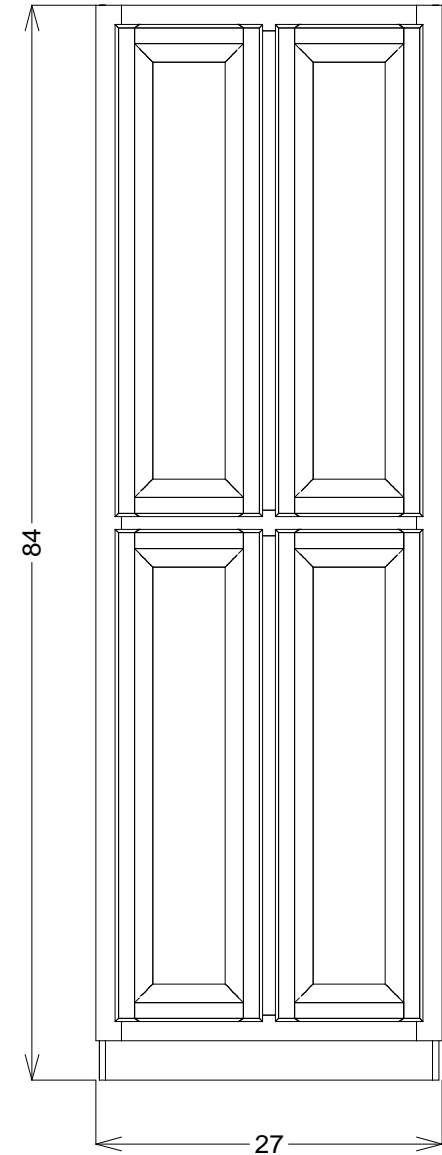

BBC42

BBC45

BBC48

AVAILABLE IN LEFT OR RIGHT FACING

SQUARE CORNER BASE CABINET

SBC36

INSTALLS AS A 36 INCH CABINET

TRIANGULAR BASE CORNER

TBC20

TBC22

TBC24

TALL CABINETS

PC128412

PC158412

PC188512 *

PC218412

PC248412

PC278412 *

PC308412

PC338412

PC368412

AVAILABLE IN 90 INCH TALL

ALSO IN 15, 18, 21 AND 24 INCH DEEP

TALL CABINETS TOE LESS