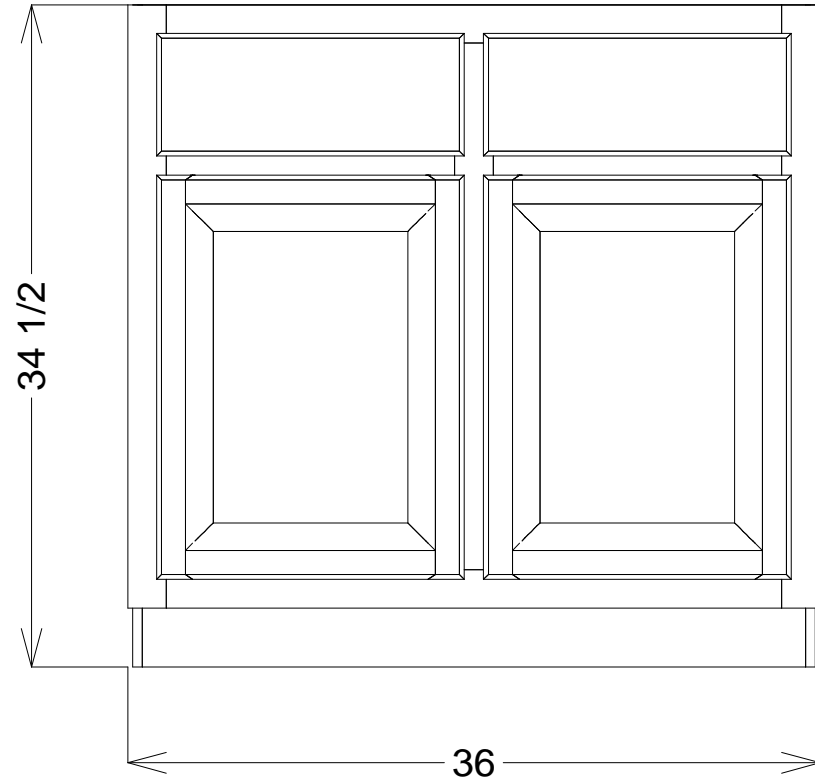

WC422412

WC452412

ALSO AVAILIABLE IN 30, 33, 36, 42 INCH TALL

Corner Cabinets

WCC2424

WCC2730

WCC2430 *

WCC2736

WCC2436

WCC2742

WCC2442

Base Cabinets

- | | |
|--------|--------|
| BC9 | BC30 |
| BC12 | BC33 |
| BC15 | BC36 * |
| BC18 * | BC39 |
| BC21 | BC42 |
| BC24 | BC45 |
| BC27 | BC48 |

AVAILABLE WITH FULL LENGTH DOORS
CABINETS ARE 24 INCHES DEEP