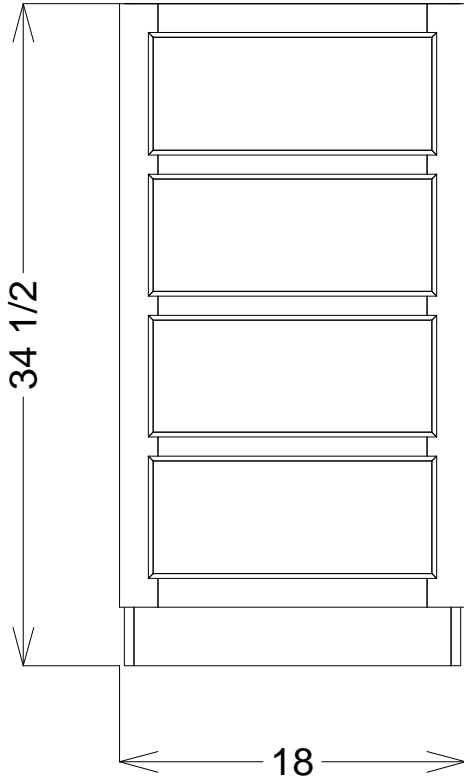

3DB12

3DB15

3DB18

3DB21

3DB24

3DB27

4DB12

4DB15

4DB18

4DB21

4DB24

4DB27