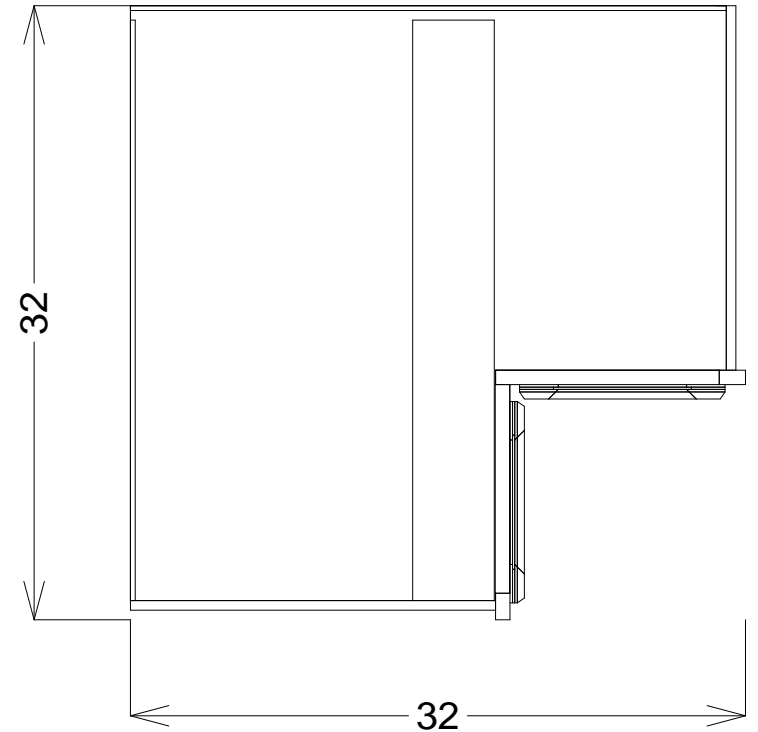

CSB72

LAZY SUSAN CABINETS

LSB36

INSTALLS AS A 36 INCH CABINET

BLIND BASE CABINETS

BBC33

BBC36

BBC39 *

BBC42

BBC45

BBC48

AVAILABLE IN LEFT OR RIGHT FACING

SQUARE CORNER BASE CABINET

SBC36

INSTALLS AS A 36 INCH CABINET

TRIANGULAR BASE CORNER

PC248412

PC278412 *

PC308412

PC338412

PC368412

AVAILABLE IN 90 INCH TALL

ALSO IN 15, 18, 21 AND 24 INCH DEEP

TALL CABINETS TOE LESS