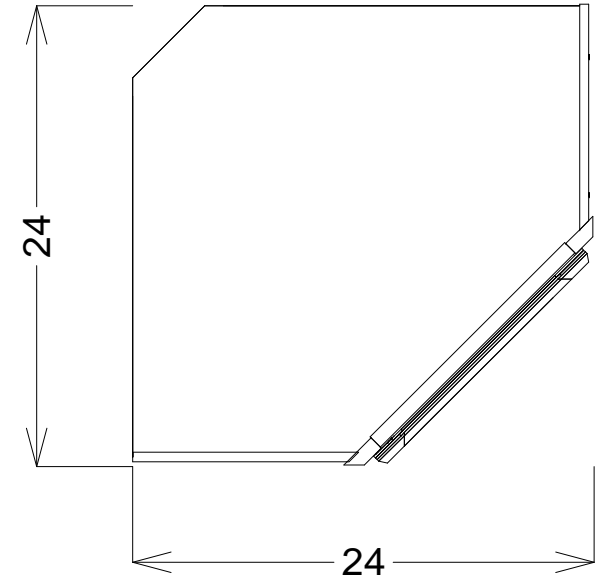

WC422412

WC452412

ALSO AVAILIABLE IN 30, 33, 36, 42 INCH TALL

Corner Cabinets

WCC2424

WCC2730

WCC2430 *

WCC2736