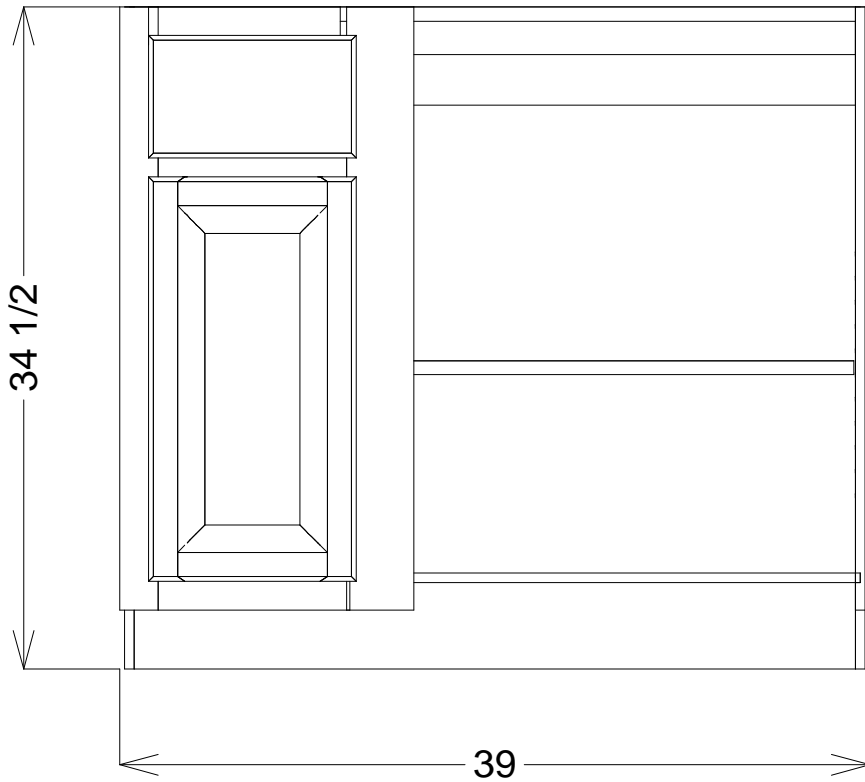

CSB72

LAZY SUSAN CABINETS

LSB36

INSTALLS AS A 36 INCH CABINET

BLIND BASE CABINETS

BBC33

BBC36

BBC39 *