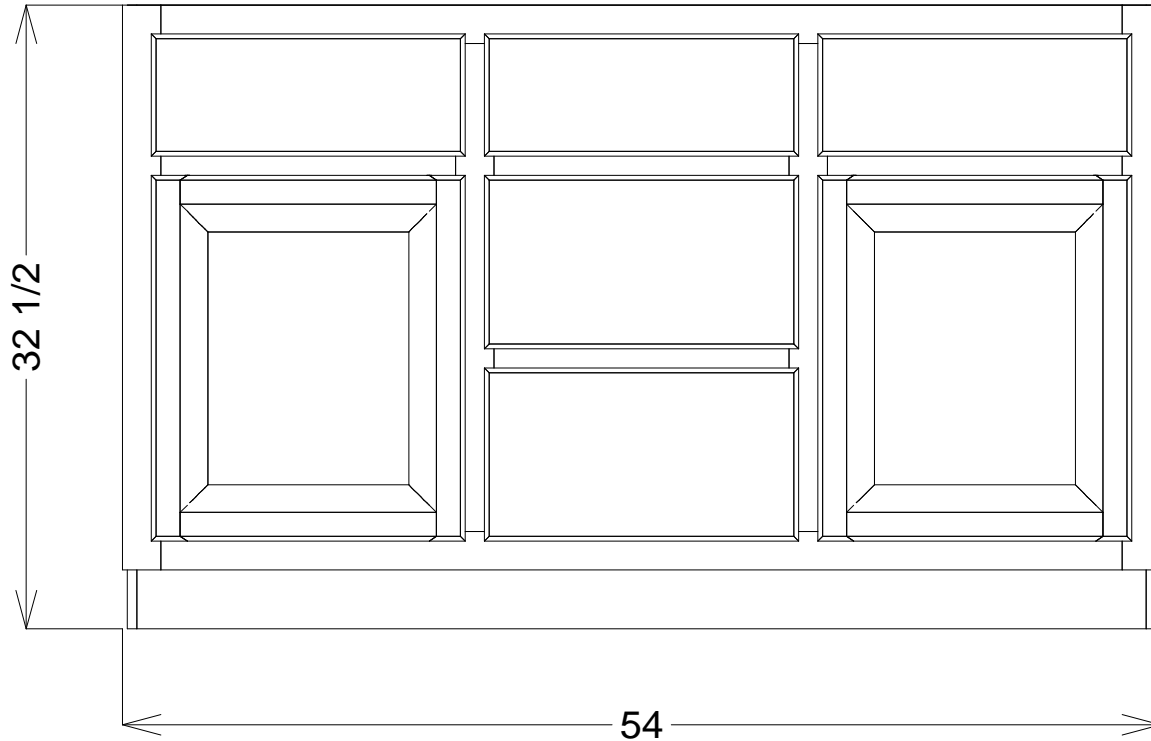

CVSB39

CVSB42

CVSB45

CVSB48

CABINET ARE 21 INCHES DEEP

AVAILABLE WITH DRAWERS

DOUBLE SINK VANITY CABINETS

CVSB54