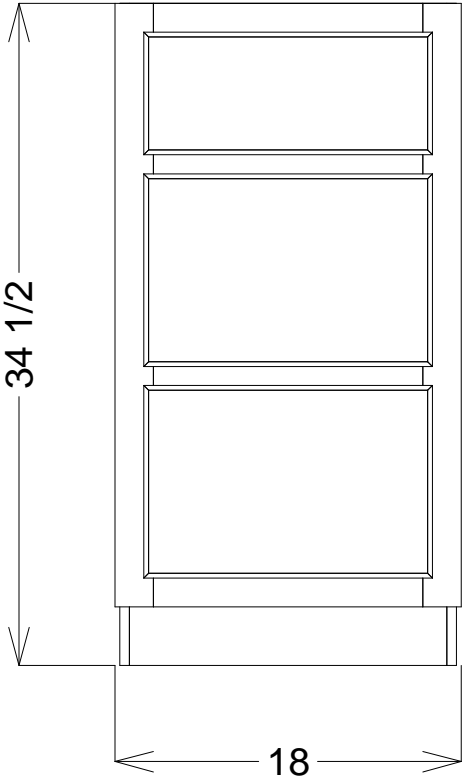

3 & 4 DRAWER BANK BASE CABINETS