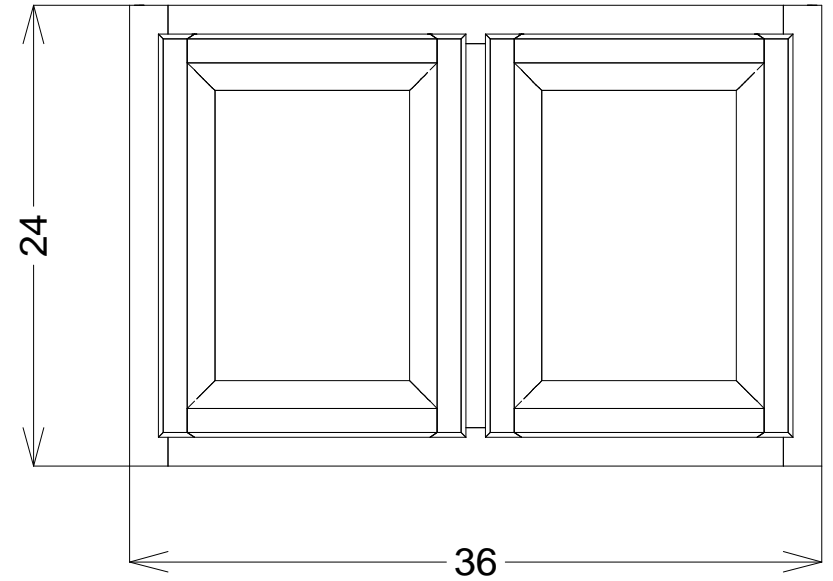

WC391212

WC421212

WC451212

Wall Cabinets

ALSO AVAILABLE IN 15, 18, 21 HEIGHTS

Wall Cabinets

WC122412 *

WC152412

WC422412

WC452412

ALSO AVAILIABLE IN 30, 33, 36, 42 INCH TALL

Corner Cabinets

WCC2424

WCC2730

WCC2430 *

WCC2736