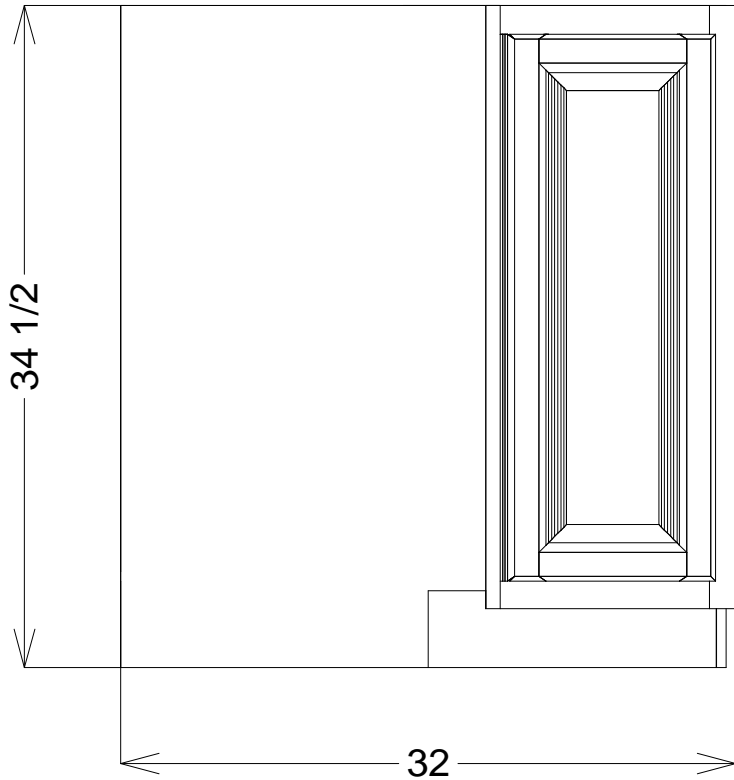

CSB72

LAZY SUSAN CABINETS

LSB36

INSTALLS AS A 36 INCH CABINET

BLIND BASE CABINETS

BBC33

BBC36

BBC39 *

BBC42

BBC45

BBC48

AVAILABLE IN LEFT OR RIGHT FACING

SQUARE CORNER BASE CABINET

SBC36

INSTALLS AS A 36 INCH CABINET

TRIANGULAR BASE CORNER