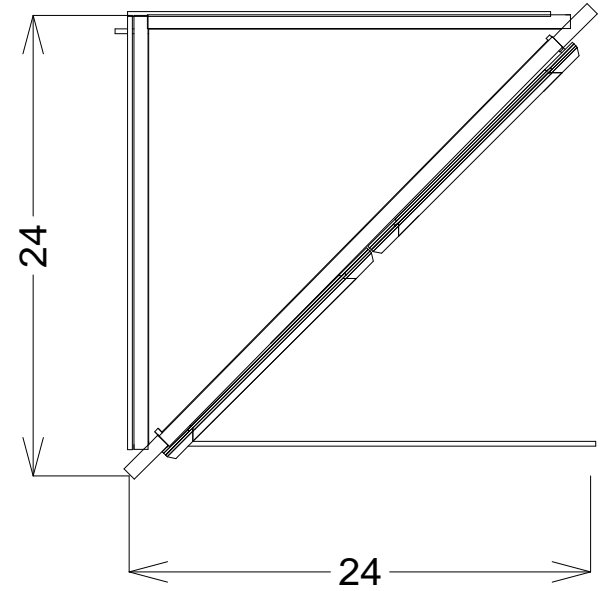

TBC20

TBC22

TBC24