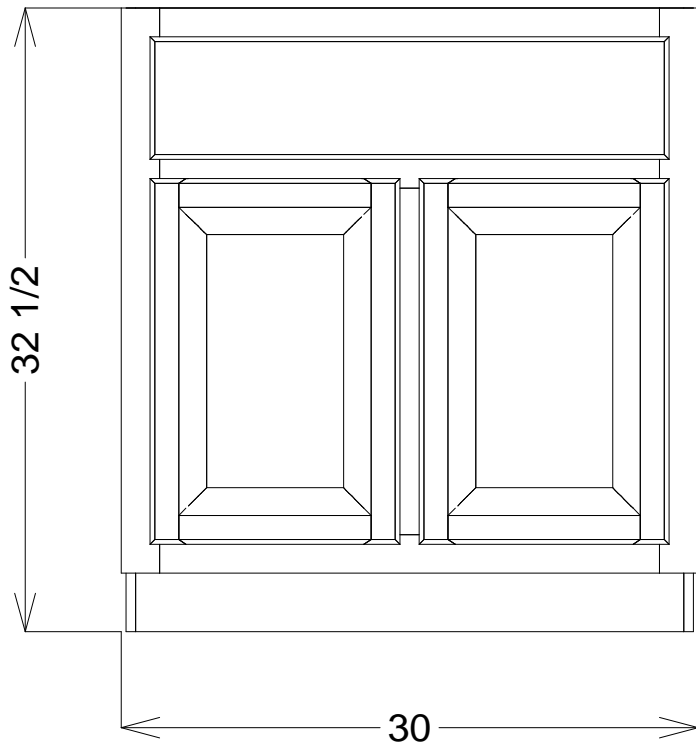

AVAILABLE IN 15, 18, 21, 24 DEEP

96 INCH OVER ALL HEIGHT WITH REMOVABLE TOE KICK

VANITY SINK BASE CABINET

CVSB24

CVSB27

CVSB30 *

CVSB33

CVSB36