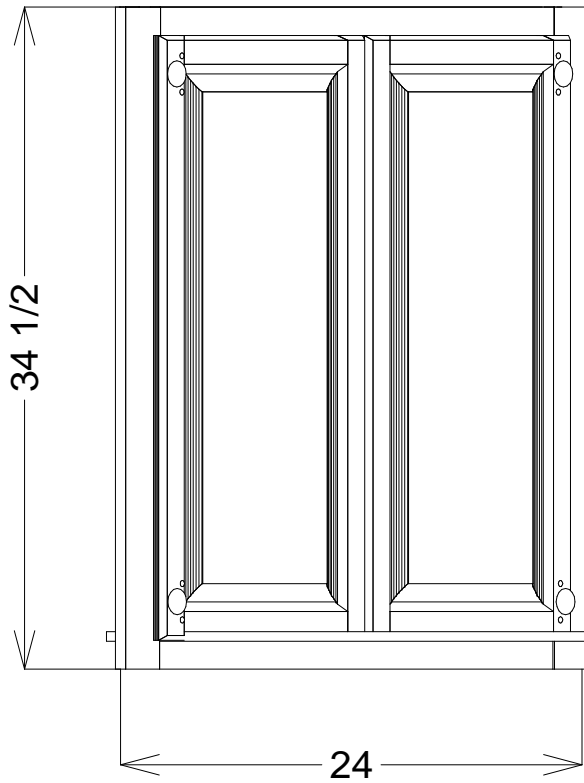

BBC42

BBC45

BBC48

AVAILABLE IN LEFT OR RIGHT FACING

SQUARE CORNER BASE CABINET

SBC36

INSTALLS AS A 36 INCH CABINET

TRIANGULAR BASE CORNER