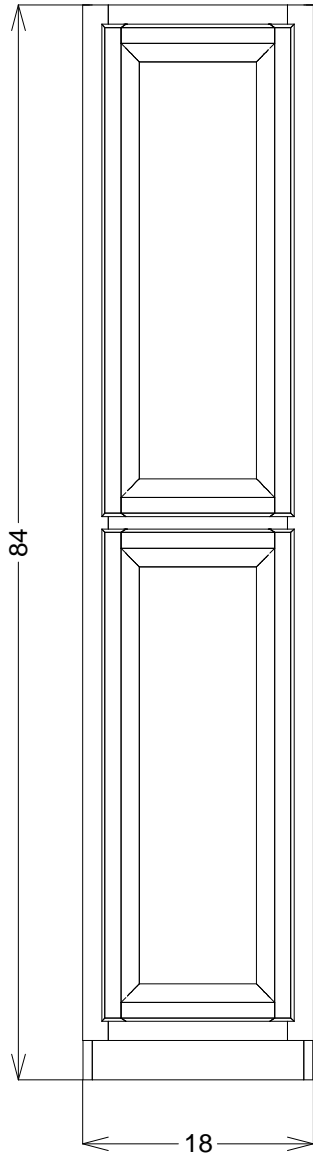

TALL CABINETS

PC128412

PC158412

PC188512 *

PC218412

PC248412

PC278412 *

PC308412

PC338412

PC368412