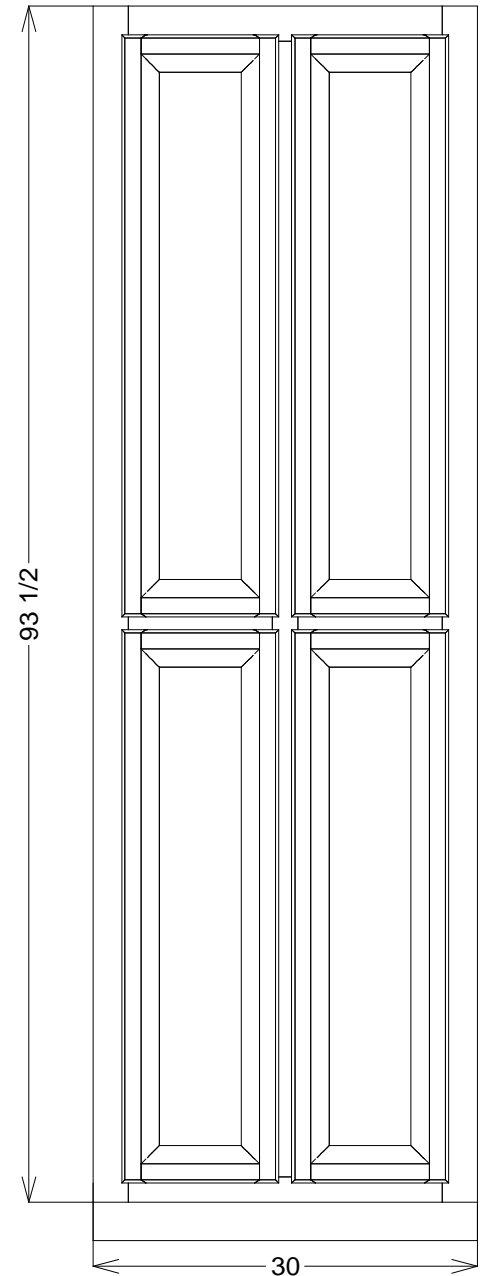

BBC42

BBC45

BBC48

AVAILABLE IN LEFT OR RIGHT FACING

SQUARE CORNER BASE CABINET

SBC36

INSTALLS AS A 36 INCH CABINET

TRIANGULAR BASE CORNER

PC248412

PC278412 *

PC308412

PC338412

PC368412

AVAILABLE IN 90 INCH TALL

ALSO IN 15, 18, 21 AND 24 INCH DEEP

TALL CABINETS TOE LESS

AVAILABLE IN 15, 18, 21, 24 DEEP

96 INCH OVER ALL HEIGHT WITH REMOVABLE TOE KICK

VANITY SINK BASE CABINET

CVSB24

CVSB27

CVSB30 *

CVSB33

CVSB36