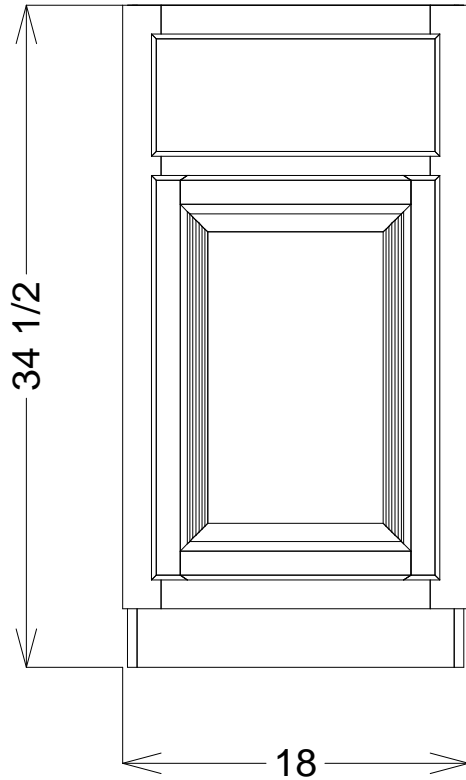

WC422412

WC452412

ALSO AVAILIABLE IN 30, 33, 36, 42 INCH TALL

Corner Cabinets

WCC2424

WCC2730

WCC2430 *

WCC2736

WCC2436

WCC2742

WCC2442

Base Cabinets

- | | |
|--------|--------|
| BC9 | BC30 |
| BC12 | BC33 |
| BC15 | BC36 * |
| BC18 * | BC39 |
| BC21 | BC42 |
| BC24 | BC45 |
| BC27 | BC48 |

AVAILABLE WITH FULL LENGTH DOORS
CABINETS ARE 24 INCHES DEEP